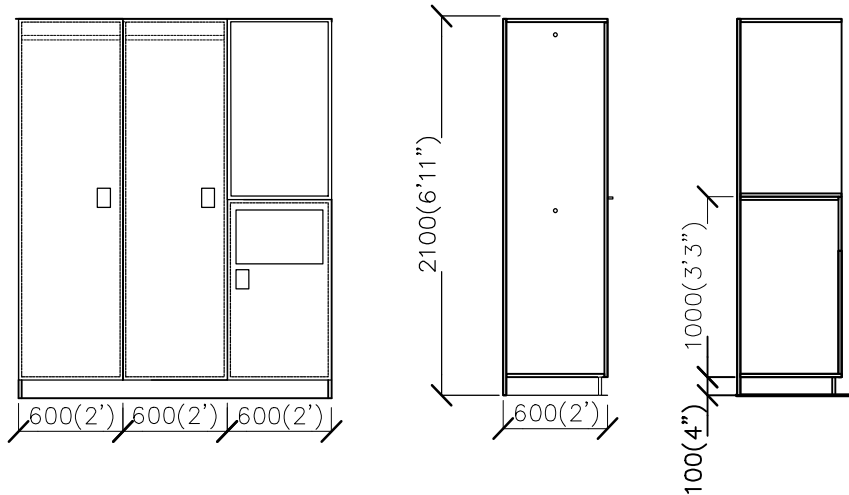

Laundry bag pick-up

Laundry bag drop-off

Laundry bag drop-off

Dimensions

FRESH LOCKER STATION PLAN

Features

- Black vinyl or laminate base
- 16mm MR MDF Lamiwood finished unit carcass with extensive door colour range (optional)
- Return cut out - black ABS edging
- Instructional 'How to use' graphics
- Ojmar digital locks
- Storage hooks for towel collection bags

Specification

Dimensions	1800mm (5'11'') deep 2100mm (6'11'') deep
Min. Ceiling	2100mm (6'11'')
Lead Time	4 weeks