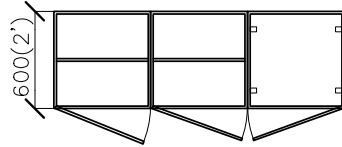

Laundry bag pick-up

Laundry bag drop-off

Laundry bag drop-off

Dimensions

FRESH LOCKER STATION PLAN

Features

- Black vinyl or laminate base
- 16mm MR MDF Lamiwood finished unit carcass with extensive door colour range (optional)
- Return cut out - black ABS edging
- Instructional 'How to use' graphics
- Ojmar digital locks
- Storage hooks for towel collection bags

Specification

Dimensions	1800mm (5'11'') deep 2100mm (6'11'') deep
Min. Ceiling	2100mm (6'11'')
Lead Time	4 weeks