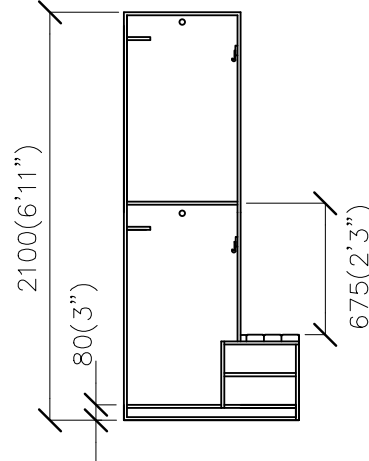

Want max space for your gear?

This patented 300mm(12") wide, 600mm(1'12") deep box locker has a generous hanging height, integrated bench seating & shoe storage. Recessing of the lower locker behind the bench seat and shoe compartment maintain sharp lines throughout the space

Dimensions

Features

Waterproof ply with black vinyl finish unit base

Ventilated 16mm white HMR board carcass

16mm Lamiwood finished MR MDF unit carcass with extensive door colour range (optional)

Clothes hanging rail

Clothes hanging hooks

Internal Shelf

Enclosed shoe store

Specification

Dimensions	300mm (1') wide 600mm (2') deep
Min. Ceiling	2100mm (6'11'')
Lead Time	6 weeks
AU. Patent No.	2015100050