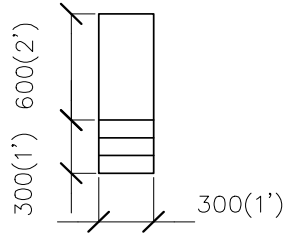

Want max space for your gear?

This patented 300mm(12") wide, 600mm(1'12") deep box locker has a generous hanging height, integrated bench seating & shoe storage. Recessing of the lower locker behind the bench seat and shoe compartment maintain sharp lines throughout the space

Dimensions

Features

Waterproof ply with black vinyl finish unit base

Ventilated 16mm white HMR board carcass

16mm Lamiwood finished MR MDF unit carcass with extensive door colour range (optional)

Clothes hanging rail

Clothes hanging hooks

Internal Shelf

Enclosed shoe store

Specification

Dimensions	300mm (1') wide 600mm (2') deep
Min. Ceiling	2100mm (6'11'')
Lead Time	6 weeks
AU. Patent No.	2015100050