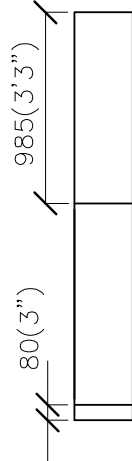

Want max space for your gear?

This patented 300mm(12") wide, 600mm(1'12") deep box locker has a generous hanging height, integrated bench seating & shoe storage. Recessing of the lower locker behind the bench seat and shoe compartment maintain sharp lines throughout the space

Dimensions

Features

Waterproof ply with black vinyl finish unit base

Ventilated 16mm white HMR board carcass

16mm Lamiwood finished MR MDF unit carcass with extensive door colour range (optional)

Clothes hanging rail

Clothes hanging hooks

Internal Shelf

Enclosed shoe store

Specification

Dimensions	300mm (1') wide 600mm (2') deep
Min. Ceiling	2100mm (6'11'')
Lead Time	6 weeks
AU. Patent No.	2015100050