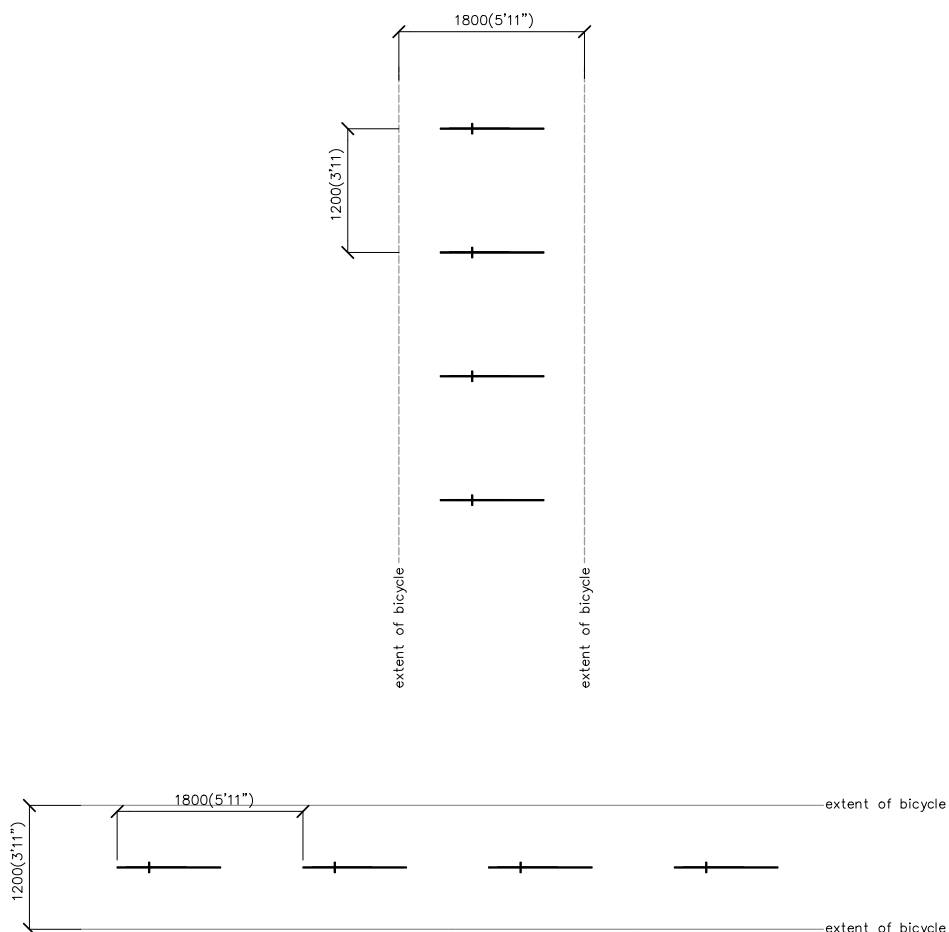

Simply beautiful

The Penny Farthing rack isn't just bike parking, it's a piece of public art. Add value to your streetscape and help improve bicycle culture in your city.

Layout

Features

Mild Steel or Stainless Steel construction

Choice of finishes:

Hot Dip Gal

Stainless (stainless steel only)

Specification

Capacity	2 bikes
Min. Ceiling	(open air use)
Centre Spacing	(see dimensions)
Aisle Width	1500mm (4'11")
Lead Time	Ex Stock Sydney