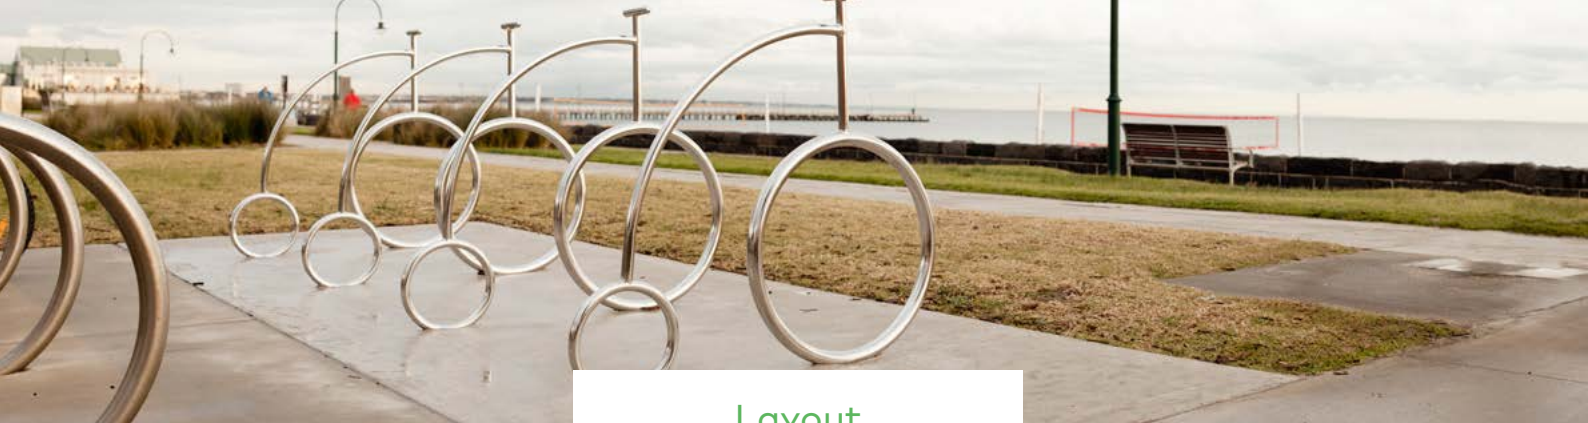

Simply beautiful

The Penny Farthing rack isn't just bike parking, it's a piece of public art. Add value to your streetscape and help improve bicycle culture in your city.

Layout

Features

Mild Steel or Stainless Steel construction

Choice of finishes:

Hot Dip Gal

Stainless (stainless steel only)

Specification

Capacity	2 bikes
Min. Ceiling	(open air use)
Centre Spacing	(see dimensions)
Aisle Width	1500mm (4'11")
Lead Time	Ex Stock Sydney